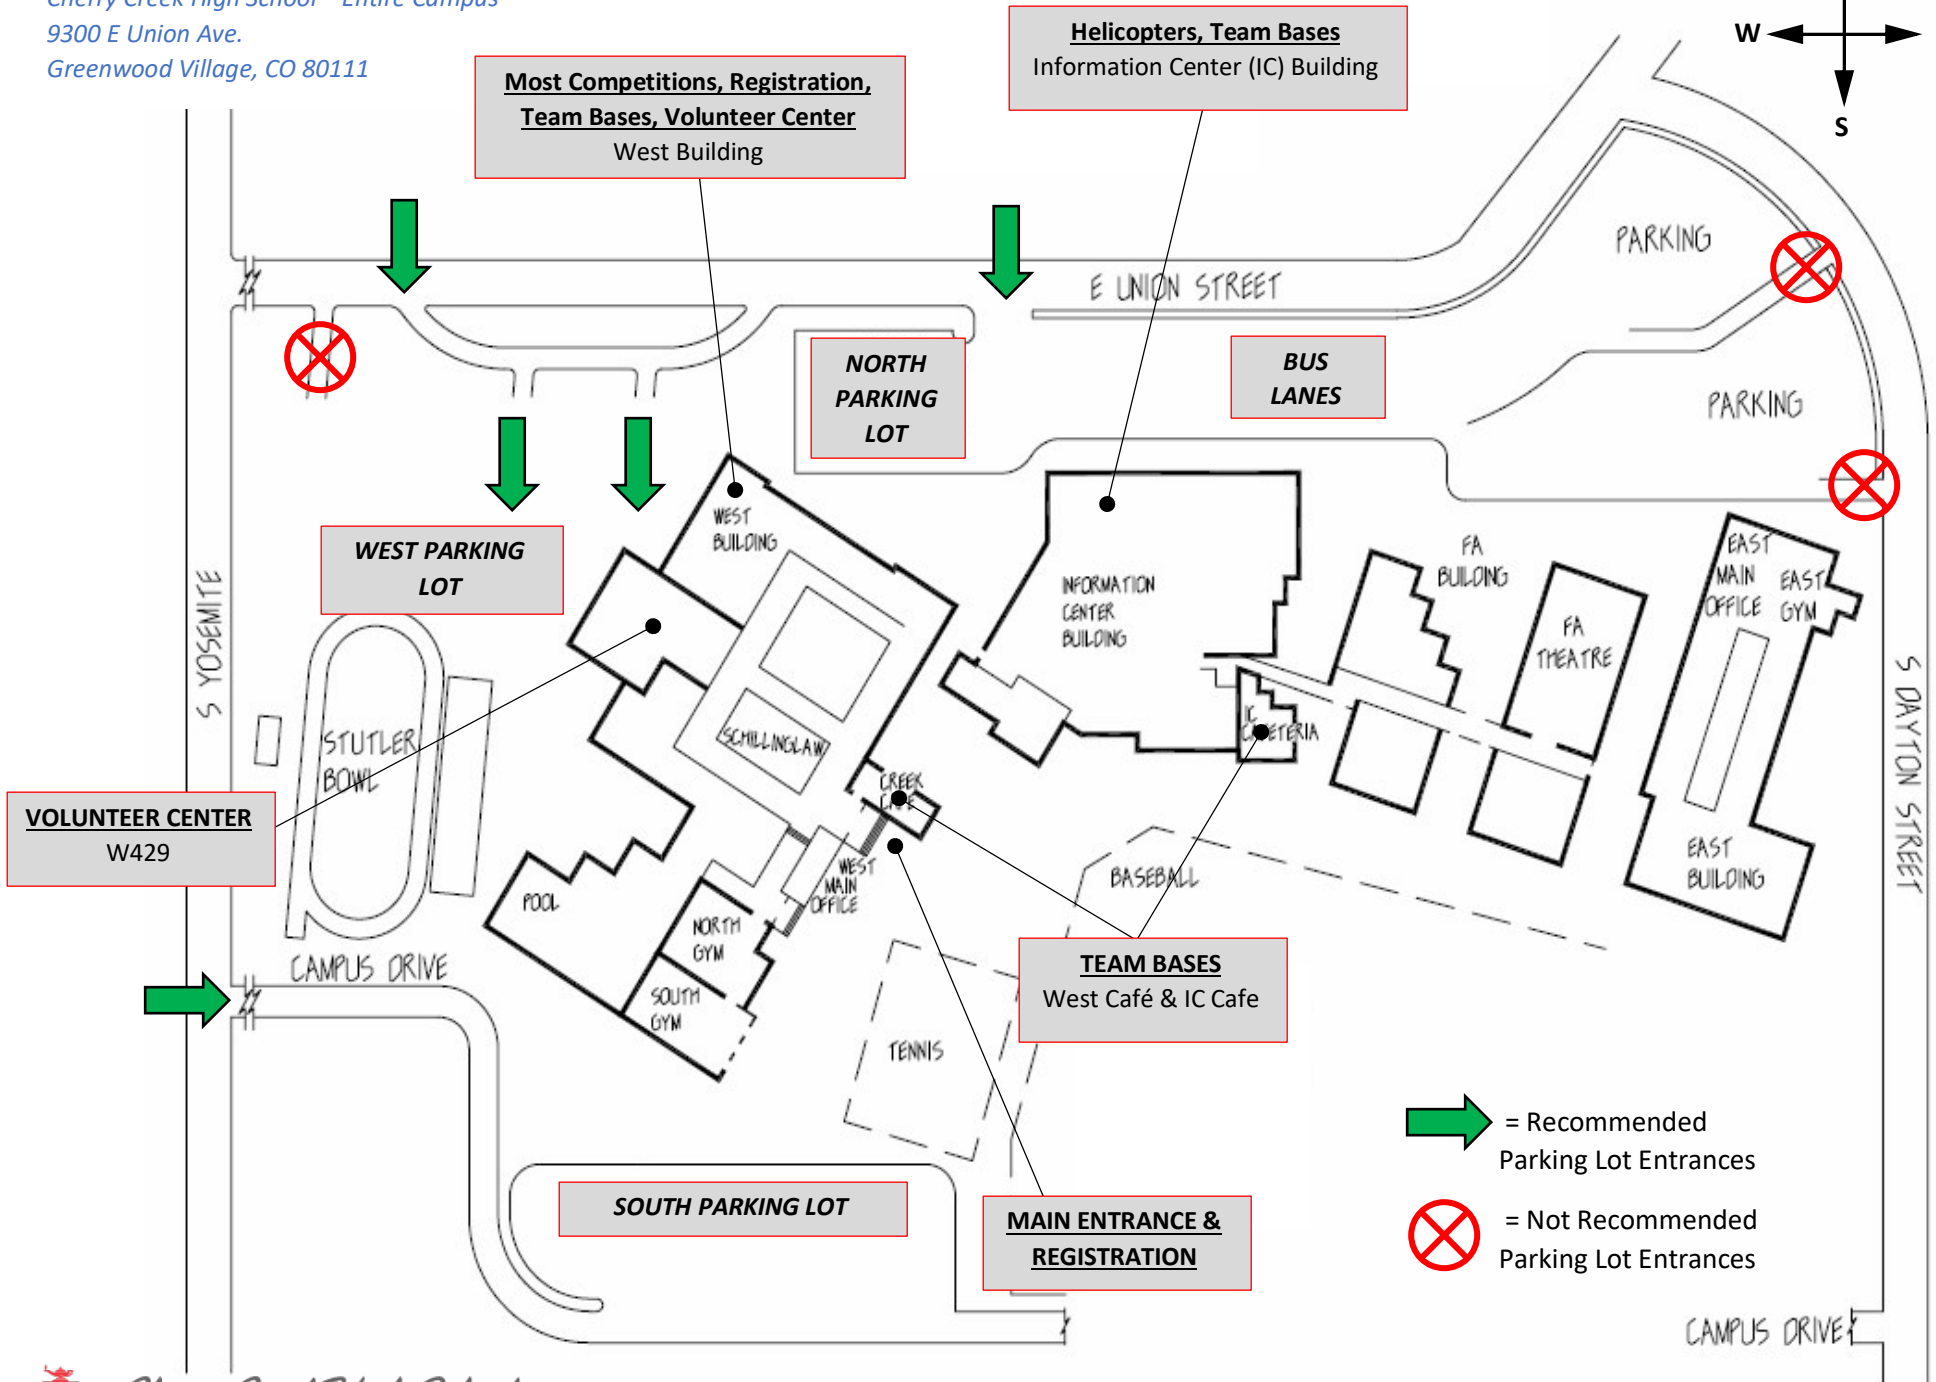

Science Olympiad State Tournament

Cherry Creek High School – Entire Campus

9300 E Union Ave.

Greenwood Village, CO 80111

-  = Recommended Parking Lot Entrances
-  = Not Recommended Parking Lot Entrances