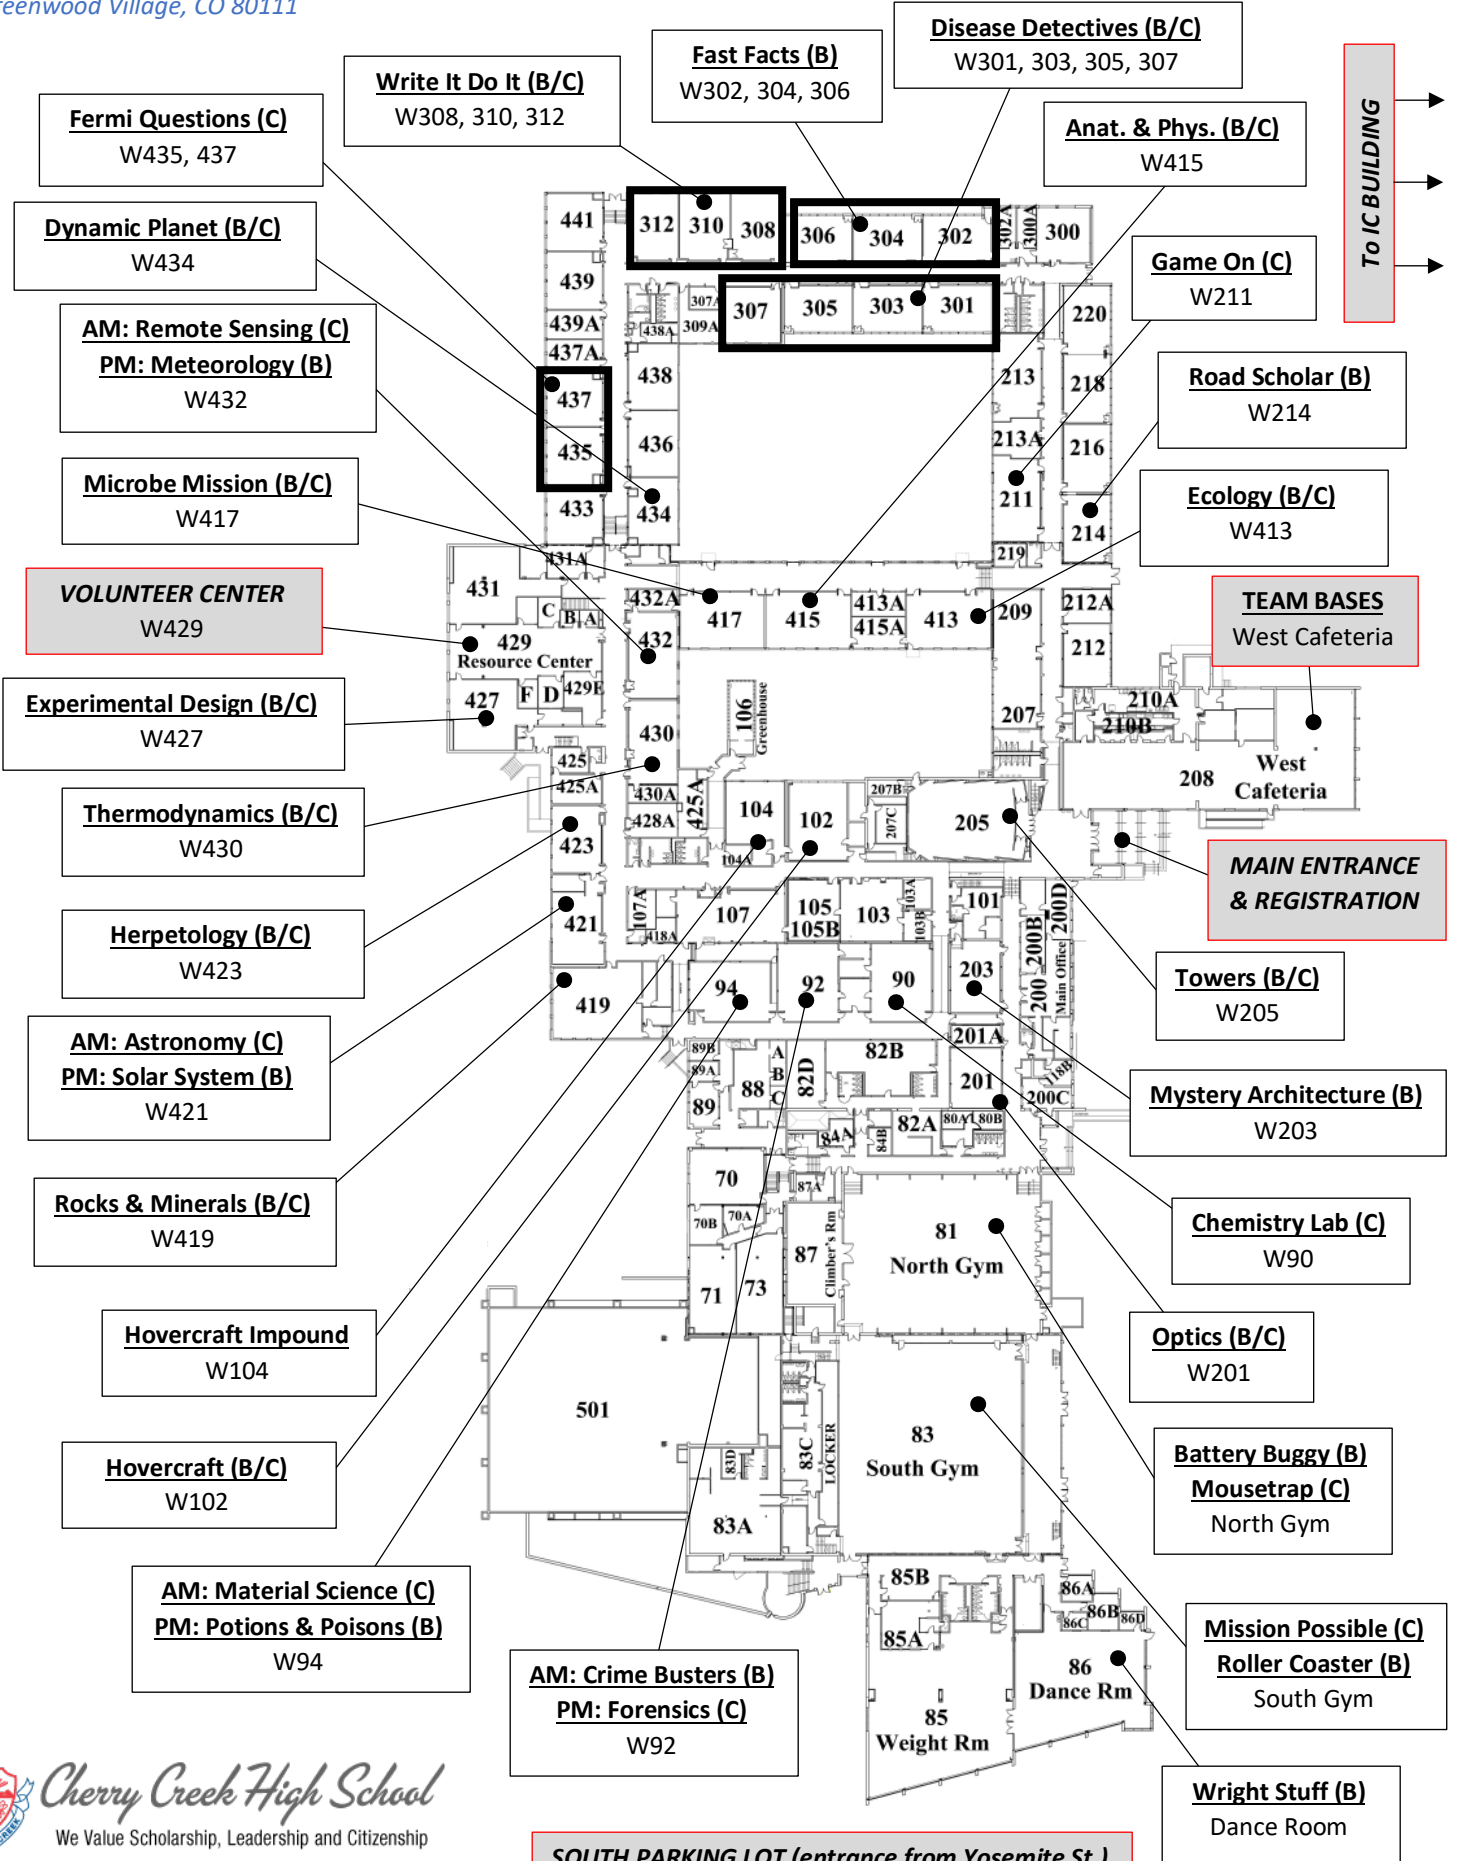

Science Olympiad State Tournament

Cherry Creek High School – West Building

9300 E Union Ave.

Greenwood Village, CO 80111

NORTH PARKING LOT (entrance from Union Ave.)

BUS LANES

To IC BUILDING

WEST PARKING LOT (entrance from Union Ave.)

SOUTH PARKING LOT (entrance from Yosemite St.)

Cherry Creek High School

We Value Scholarship, Leadership and Citizenship